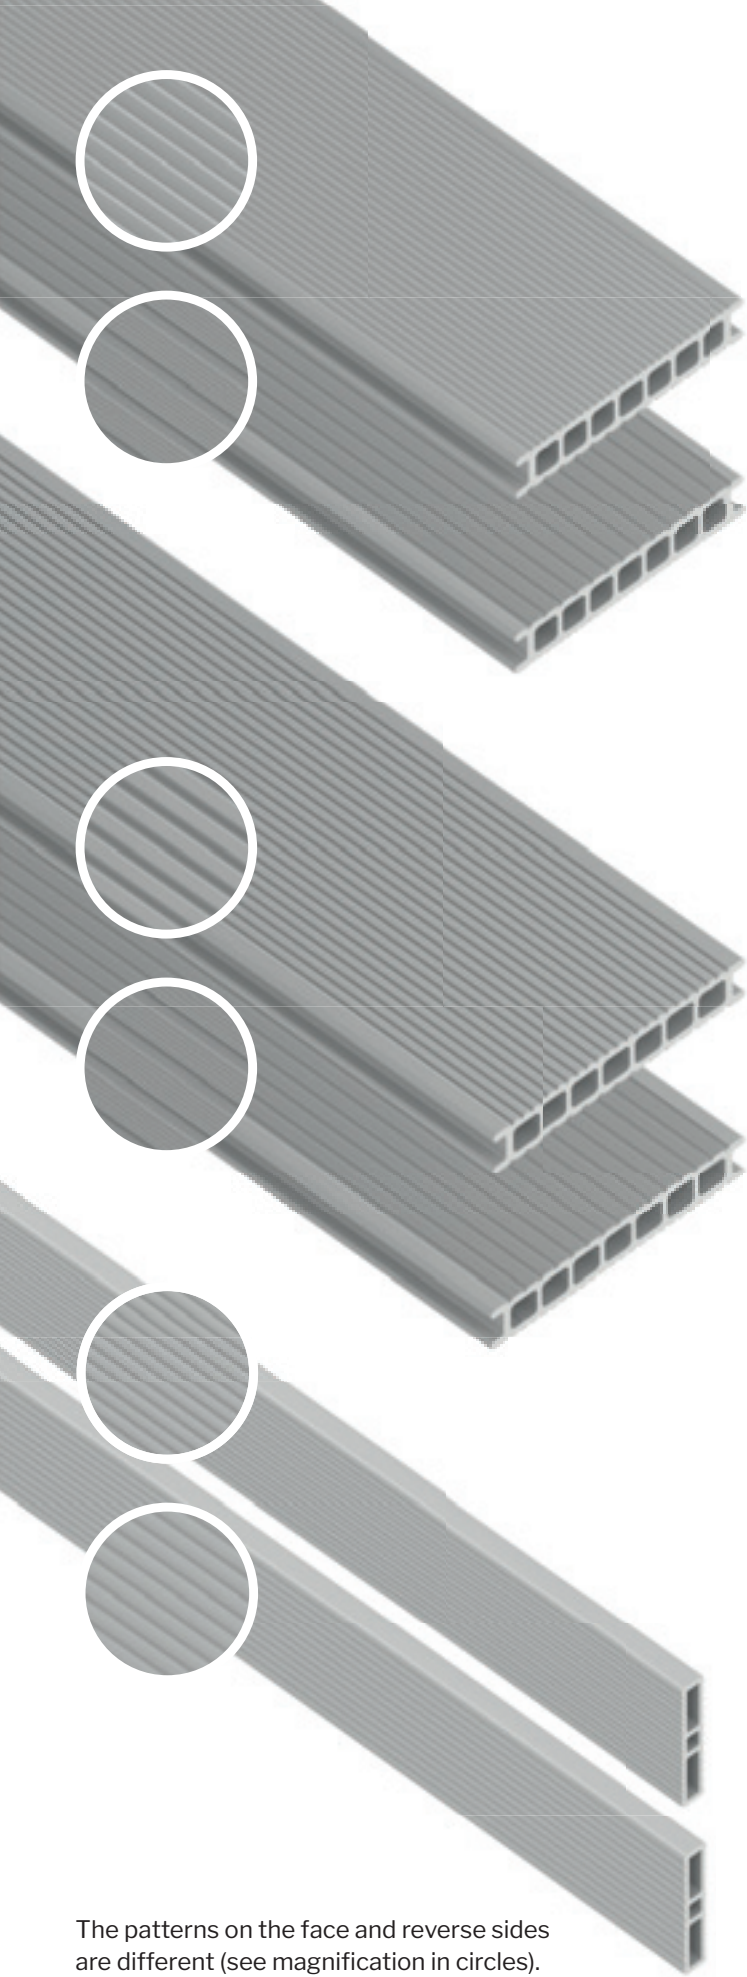

HARTIKA TARASE HOME

Terrace decking
145 mm wide

Brushed wood texture decking

Complete installation system available
For more information see www.hartika.com

HARTIKA TARASE KLASS

Terrace decking
160 mm wide

Terrace decking dimensions:			
Length	Width	Height	Symbol
4000 mm	145 mm	25 mm	HD-01-4-1
4000 mm	160 mm	25 mm	HD-02-4-1

Fencing decking
80 mm

Fencing decking dimensions:			
Length	Width	Height	Symbol
1200 mm	80 mm	15 mm	HP-05-12-1

The patterns on the face and reverse sides are different (see magnification in circles).